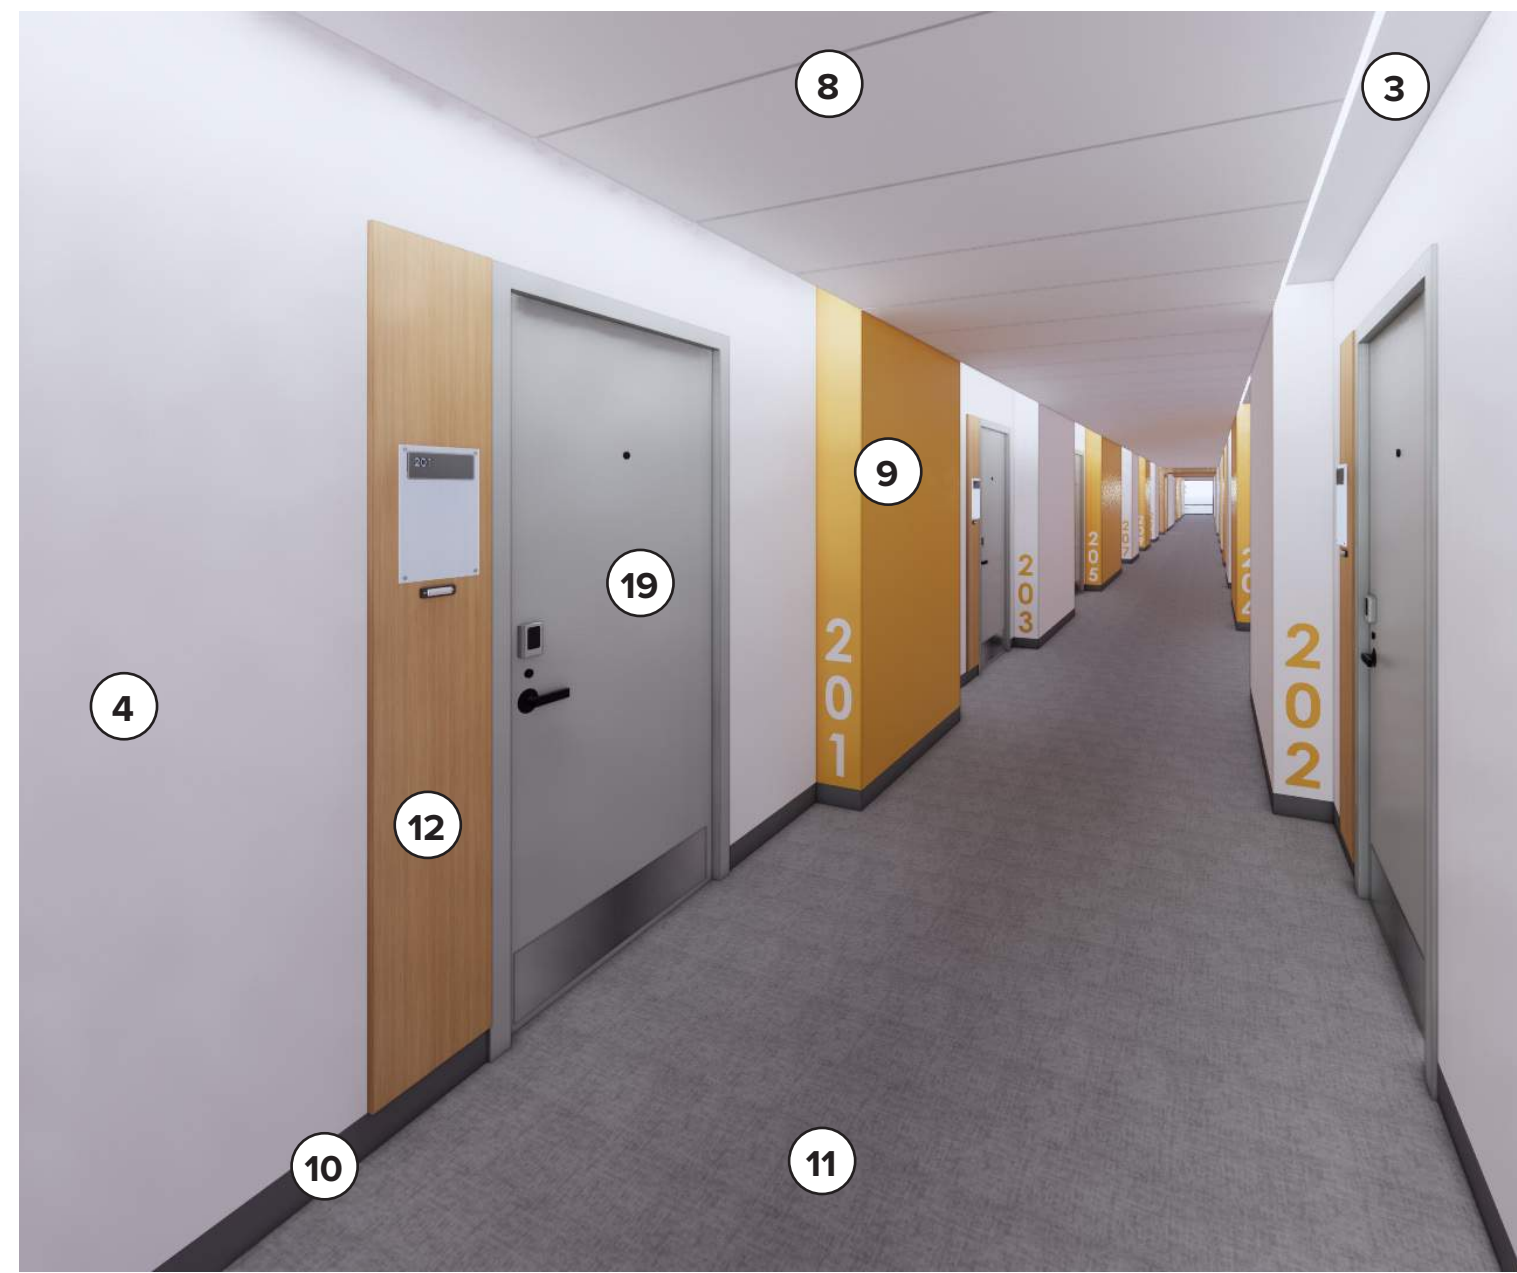

1. RESILIENT FLOORING - LVT
Karndean
Luxury Vinyl Plank
Providence
Unit Flooring

2. RUBBER WALL BASE
Tarkett/Johnsonite
Shark Fin
4" H Units Base

3. PAINT
Sherwin-Williams
Extra White
Ceilings

4. PAINT
Sherwin-Williams
Pearly White
Walls

5. CERAMIC TILE
Daltile
Color Wheel Classic
Arctic White - Matte
Unit Backsplash

6. QUARTZ
Corian
Snow Drift
Unit Countertops

7. PLASTIC LAMINATE
Nevamar
Gunmetal
Unit Casework

19. PAINT
Mockett
DP128 Series - Round Top Drawer & Cabinet
Pull
Casework Hardware

20. SHADES
Draper
3000 Net 1%
N-002 White/Beige

RESIDENT ROOMS

8. ACOUSTIC CEILING
Armstrong
Ultima Tegular - White
Ceiling

3. PAINT
Sherwin-Williams
Extra White
Ceilings

4. PAINT
Sherwin-Williams
Pearly White
Walls

9. PAINT
Sherwin-Williams
Mountain Stream
Accent Wall Color - Level 3

9. PAINT
Sherwin-Williams
Burgundy
Accent Wall Color - Level 2

9. PAINT
Sherwin-Williams
Brittlebush
Accent Wall Color - Level 1

11. LUXURY VINYL TILE
Shaw Contract
Creating Spaces
Kind
Crisp
Field Color

12. PLASTIC LAMINATE
Formica
Aged Ash
8844-WR Woodbrush Finish
Casework

19. PAINT
Sherwin-Williams
Silverplate
Doors

CORRIDORS

3. PAINT
Sherwin-Williams
Extra White
Ceilings

13. PORCELAIN TILE
Crossville
Shades 2.0
Frost
Field Wall Tile

14. PORCELAIN TILE
Crossville
Shades 2.0
Mist
Accent Wall Tile

15. QUARTZ
Caesarstone
Frozen Terra
Restroom Countertop

16. PLASTIC LAMINATE
Nevamar
Dove Grey
Restroom Casework

17. PORCELAIN TILE FLOOR
Daltie
My City
Flat - iron
Restroom Floor Tile

18. TOILET PARTITION
Bobrick
Sierra Series
Desert Beige

COMMON RESTROOMS

INTERIOR MATERIAL BOARD - RESIDENT ROOMS & COMMON RESTROOMS

COMPTON COLLEGE | STUDENT HOUSING | JANUARY 2024