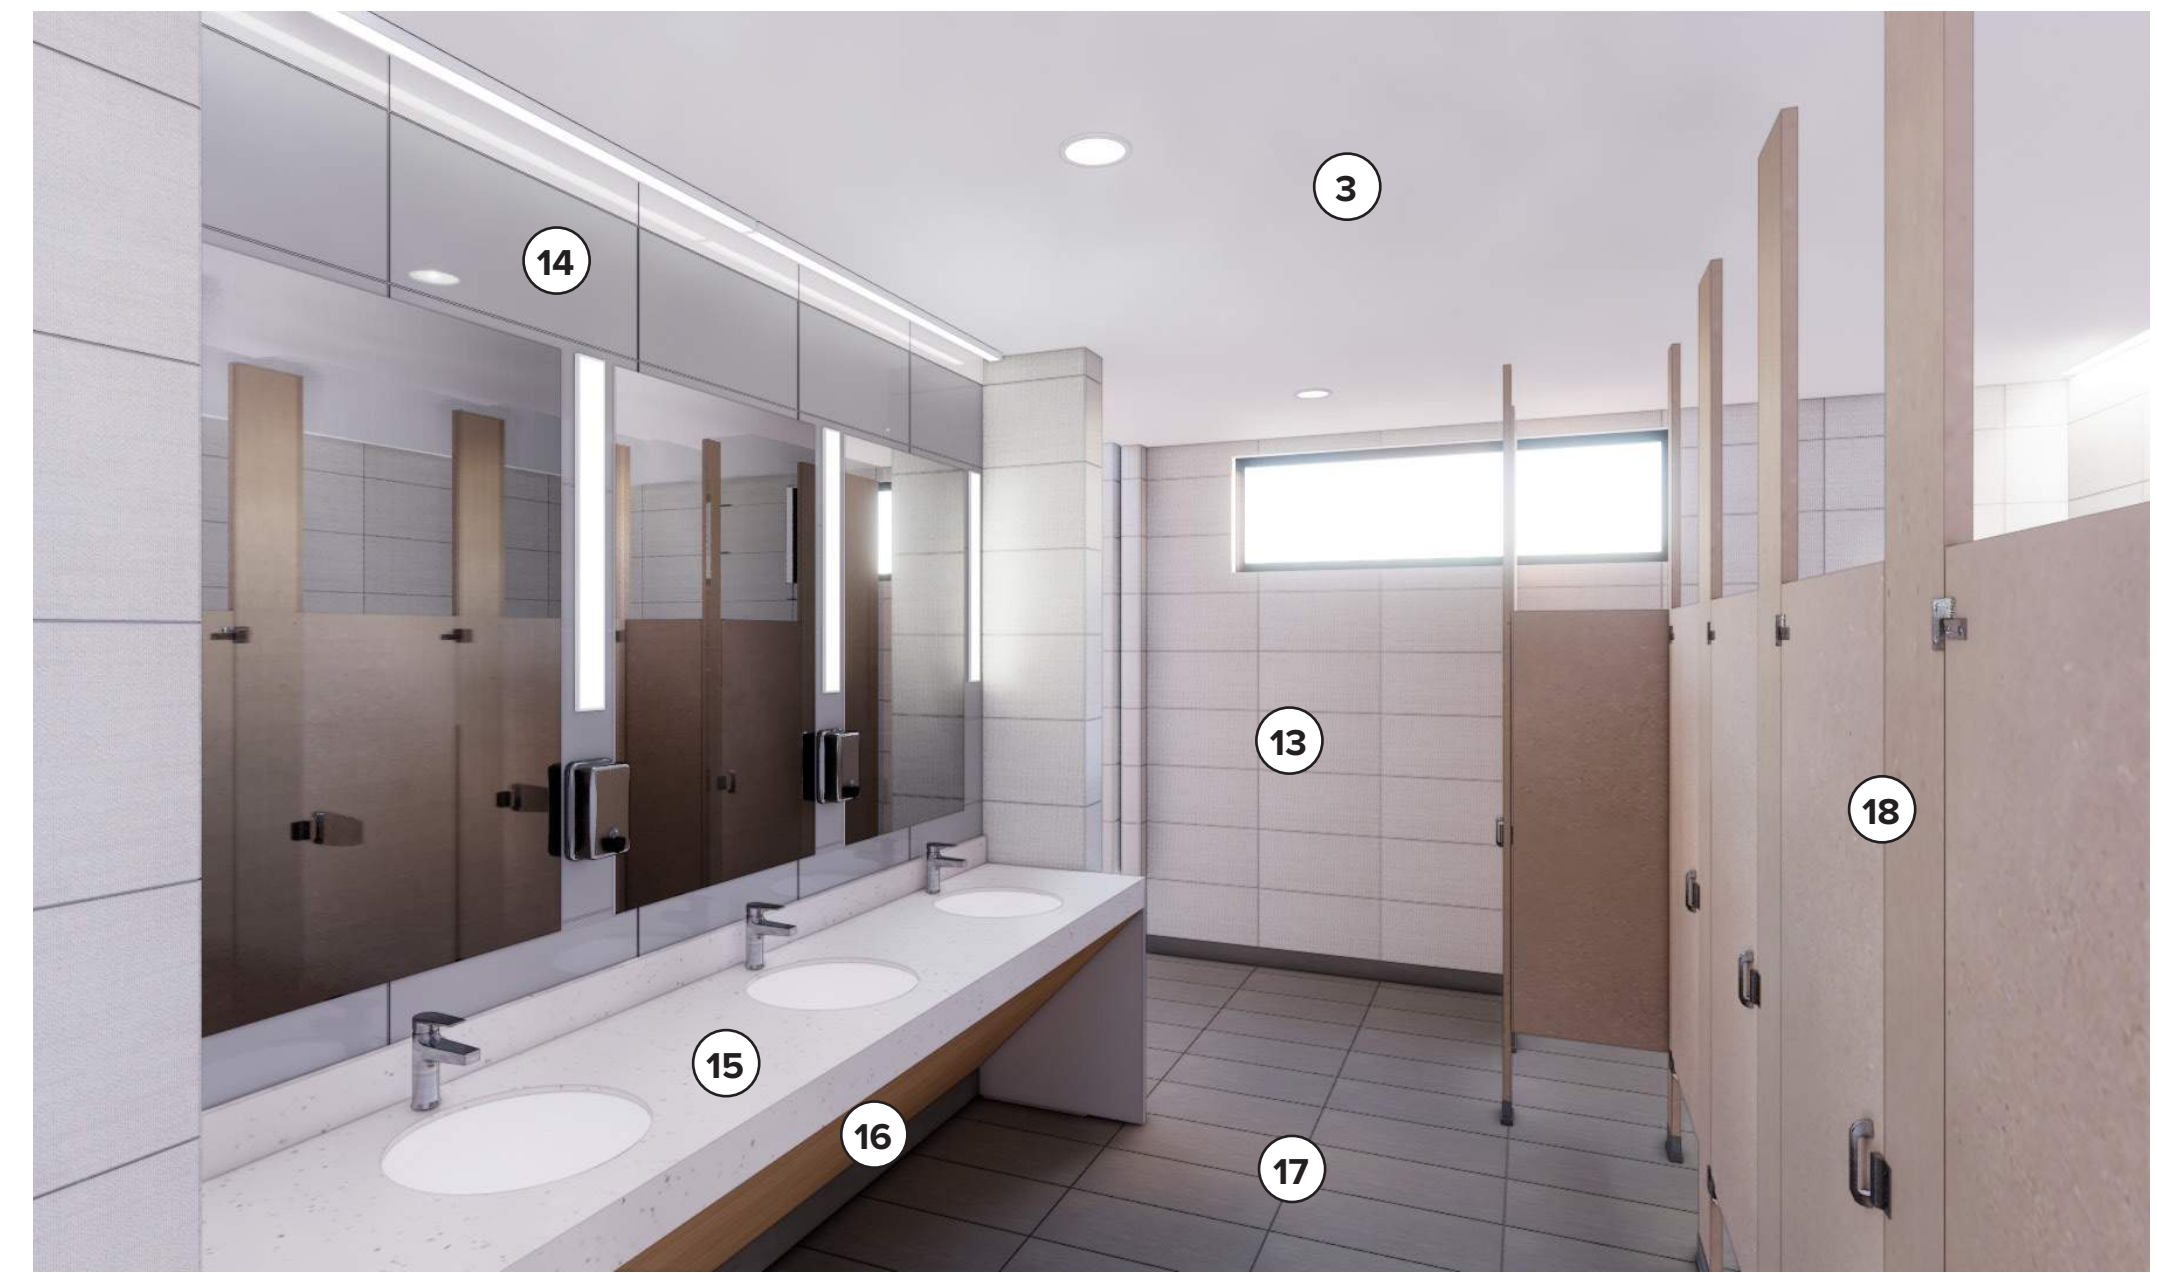

1. RESILIENT FLOORING - LVT
Karndean
Luxury Vinyl Plank
Providence
Unit Flooring

2. RUBBER WALL BASE
Tarkett/Johnsonite
Shark Fin
4" H Units Base

3. PAINT
Sherwin-Williams
Extra White
Ceilings

4. PAINT
Sherwin-Williams
Pearly White
Walls

5. CERAMIC TILE
Daltile
Color Wheel Classic
Arctic White - Matte
Unit Backsplash

6. QUARTZ
Corian
Snow Drift
Unit Countertops

7. PLASTIC LAMINATE
Nevamar
Gunmetal
Unit Casework

19. PAINT
Mockett
DP128 Series - Round Top Drawer & Cabinet
Pull
Casework Hardware

20. SHADES
Draper
3000 Net 1%
N-002 White/Beige

RESIDENT ROOMS

8. ACOUSTIC CEILING
Armstrong
Ultima Tegular - White
Ceiling

3. PAINT
Sherwin-Williams
Extra White
Ceilings

4. PAINT
Sherwin-Williams
Pearly White
Walls

9. PAINT
Sherwin-Williams
Mountain Stream
Accent Wall Color - Level 3

9. PAINT
Sherwin-Williams
Burgundy
Accent Wall Color - Level 2

9. PAINT
Sherwin-Williams
Brittlebush
Accent Wall Color - Level 1

11. LUXURY VINYL TILE
Shaw Contract
Creating Spaces
Kind
Crisp
Field Color

12. PLASTIC LAMINATE
Formica
Aged Ash
8844-WR Woodbrush Finish
Casework

19. PAINT
Sherwin-Williams
Silverplate
Doors

CORRIDORS

3. PAINT
Sherwin-Williams
Extra White
Ceilings

13. PORCELAIN TILE
Crossville
Shades 2.0
Frost
Field Wall Tile

14. PORCELAIN TILE
Crossville
Shades 2.0
Mist
Accent Wall Tile

15. QUARTZ
Caesarstone
Frozen Terra
Restroom Countertop

16. PLASTIC LAMINATE
Nevamar
Dove Grey
Restroom Casework

17. PORCELAIN TILE FLOOR
Daltie
My City
Flat - iron
Restroom Floor Tile

18. TOILET PARTITION
Bobrick
Sierra Series
Desert Beige

COMMON RESTROOMS

INTERIOR MATERIAL BOARD - RESIDENT ROOMS & COMMON RESTROOMS

COMPTON COLLEGE | STUDENT HOUSING | JANUARY 2024