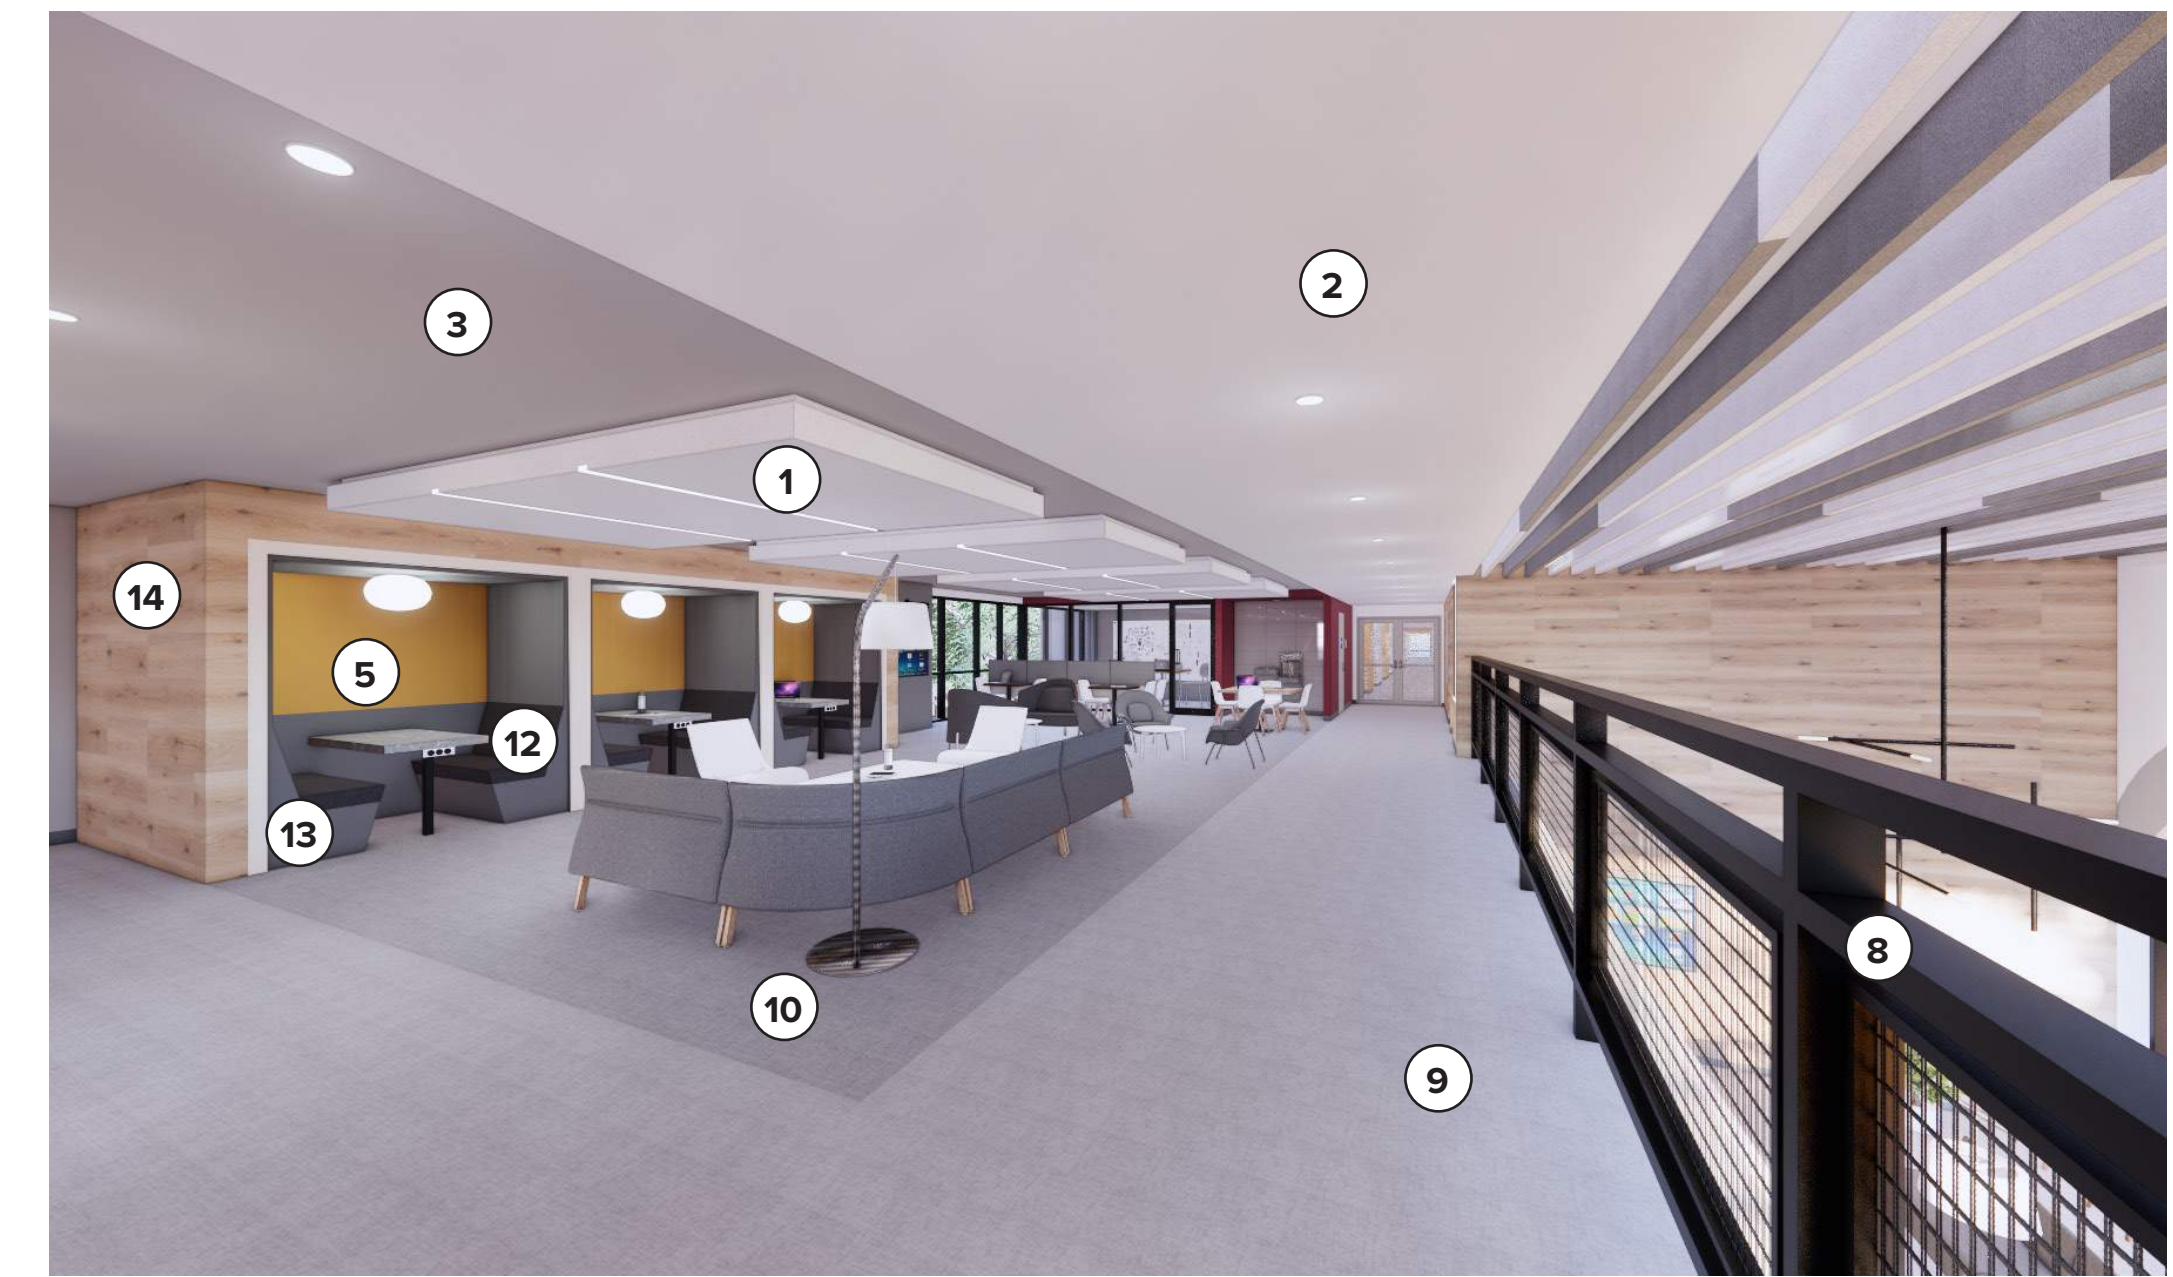

1. ACOUSTIC CEILING BAFFLES Armstrong Ultima Tegular White Ceiling Clouds	2. PAINT Sherwin-Williams Extra White Ceilings	3. PAINT Sherwin-Williams Silverplate Accent Ceilings	5. PAINT Sherwin-Williams Brittlebush Accent Wall Color	6. PAINT Sherwin-Williams Burgundy Accent Wall Color	7. PAINT Sherwin Williams Grizzle Gray Accent Wall Color	15. SHADES Draper 3000 Net 5% N-002 White/Beige	
	11. RUBBER WALL BASE Roppe Pinnacle 6" Base Charcoal Public Space Base	8. GUARDRAIL Wagner Archimesh BWM13Z-145 Black	9. LUXURY VINYL TILE Shaw Contract Creating Spaces Kind Crisp Field Color	10. LUXURY VINYL TILE Shaw Contract Creating Spaces Kind Charcoal Accent Flooring	12. UPHOLSTERY Anzea Charcoal Booths	13. PLASTIC LAMINATE Nevamar Silver Dollar Booths	14 WOOD WALL Armstrong Woodworks Walls & Base Natural Variations Oak Lobby/Elevator Feature Wall