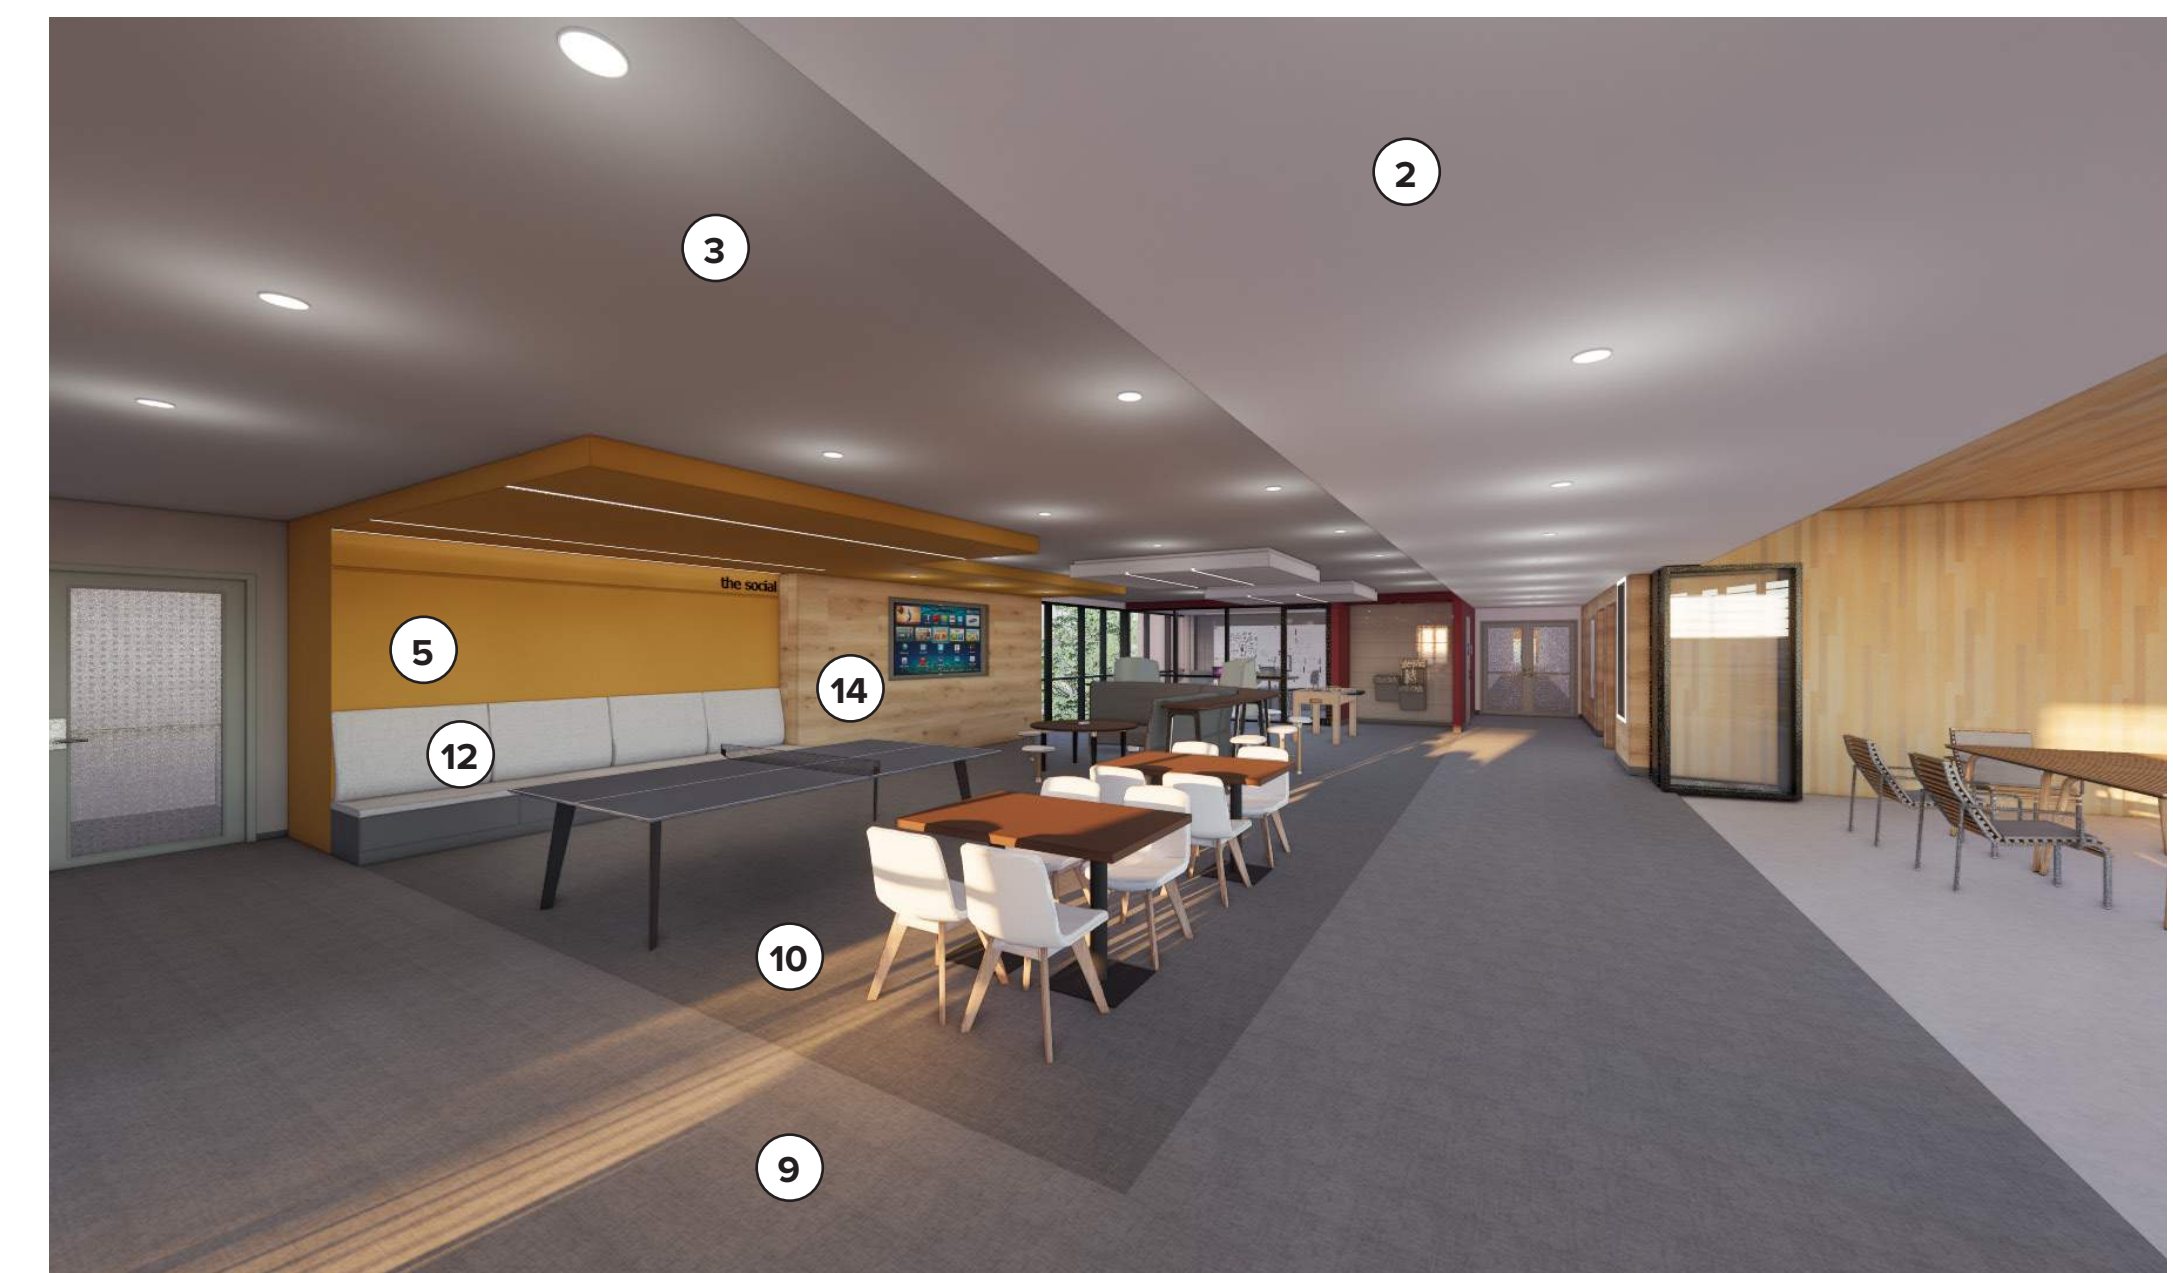

1. ACOUSTIC CEILING BAFFLES Armstrong Ultima Tegular White Ceiling Clouds	2. PAINT Sherwin-Williams Extra White Ceilings	3. PAINT Sherwin-Williams Silverplate Accent Ceilings	5. PAINT Sherwin-Williams Brittlebush Accent Wall Color	6. PAINT Sherwin-Williams Burgundy Accent Wall Color	7. PAINT Sherwin Williams Grizzle Gray Accent Wall Color	15. SHADES Draper 3000 Net 5% N-002 White/Beige	
	11. RUBBER WALL BASE Roppe Pinnacle 6" Base Charcoal Public Space Base	8. GUARDRAIL Wagner Archimesh BWM13Z-145 Black	9. LUXURY VINYL TILE Shaw Contract Creating Spaces Kind Crisp Field Color	10. LUXURY VINYL TILE Shaw Contract Creating Spaces Kind Charcoal Accent Flooring	12. UPHOLSTERY Anzea Charcoal Booths	13. PLASTIC LAMINATE Nevamar Silver Dollar Booths	14 WOOD WALL Armstrong Woodworks Walls & Base Natural Variations Oak Lobby/Elevator Feature Wall