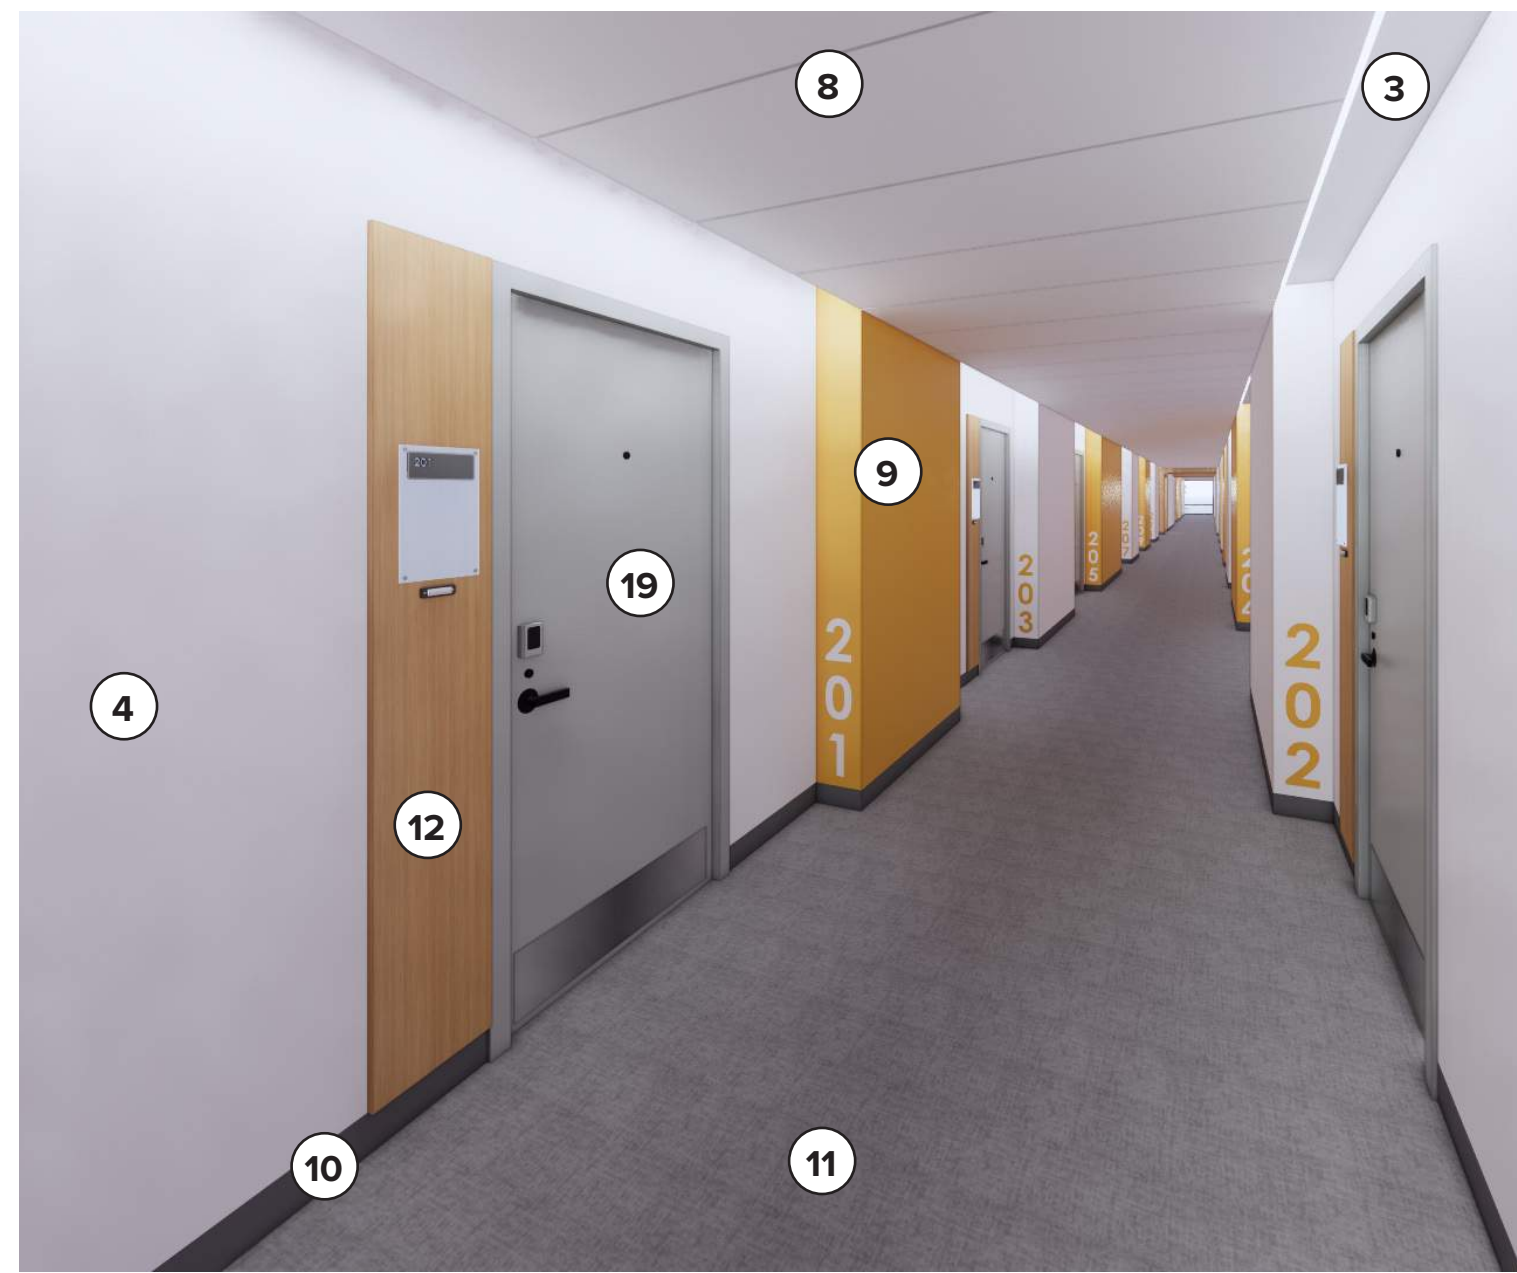

15. SHADES
Draper
3000 Net 5%
N-002 White/Beige

SHARED KITCHENS

INTERIOR MATERIAL BOARD - STUDY ROOMS & SHARED KITCHENS

COMPTON COLLEGE | STUDENT HOUSING | JANUARY 2024

1. RESILIENT FLOORING - LVT
Karndean
Luxury Vinyl Plank
Providence
Unit Flooring