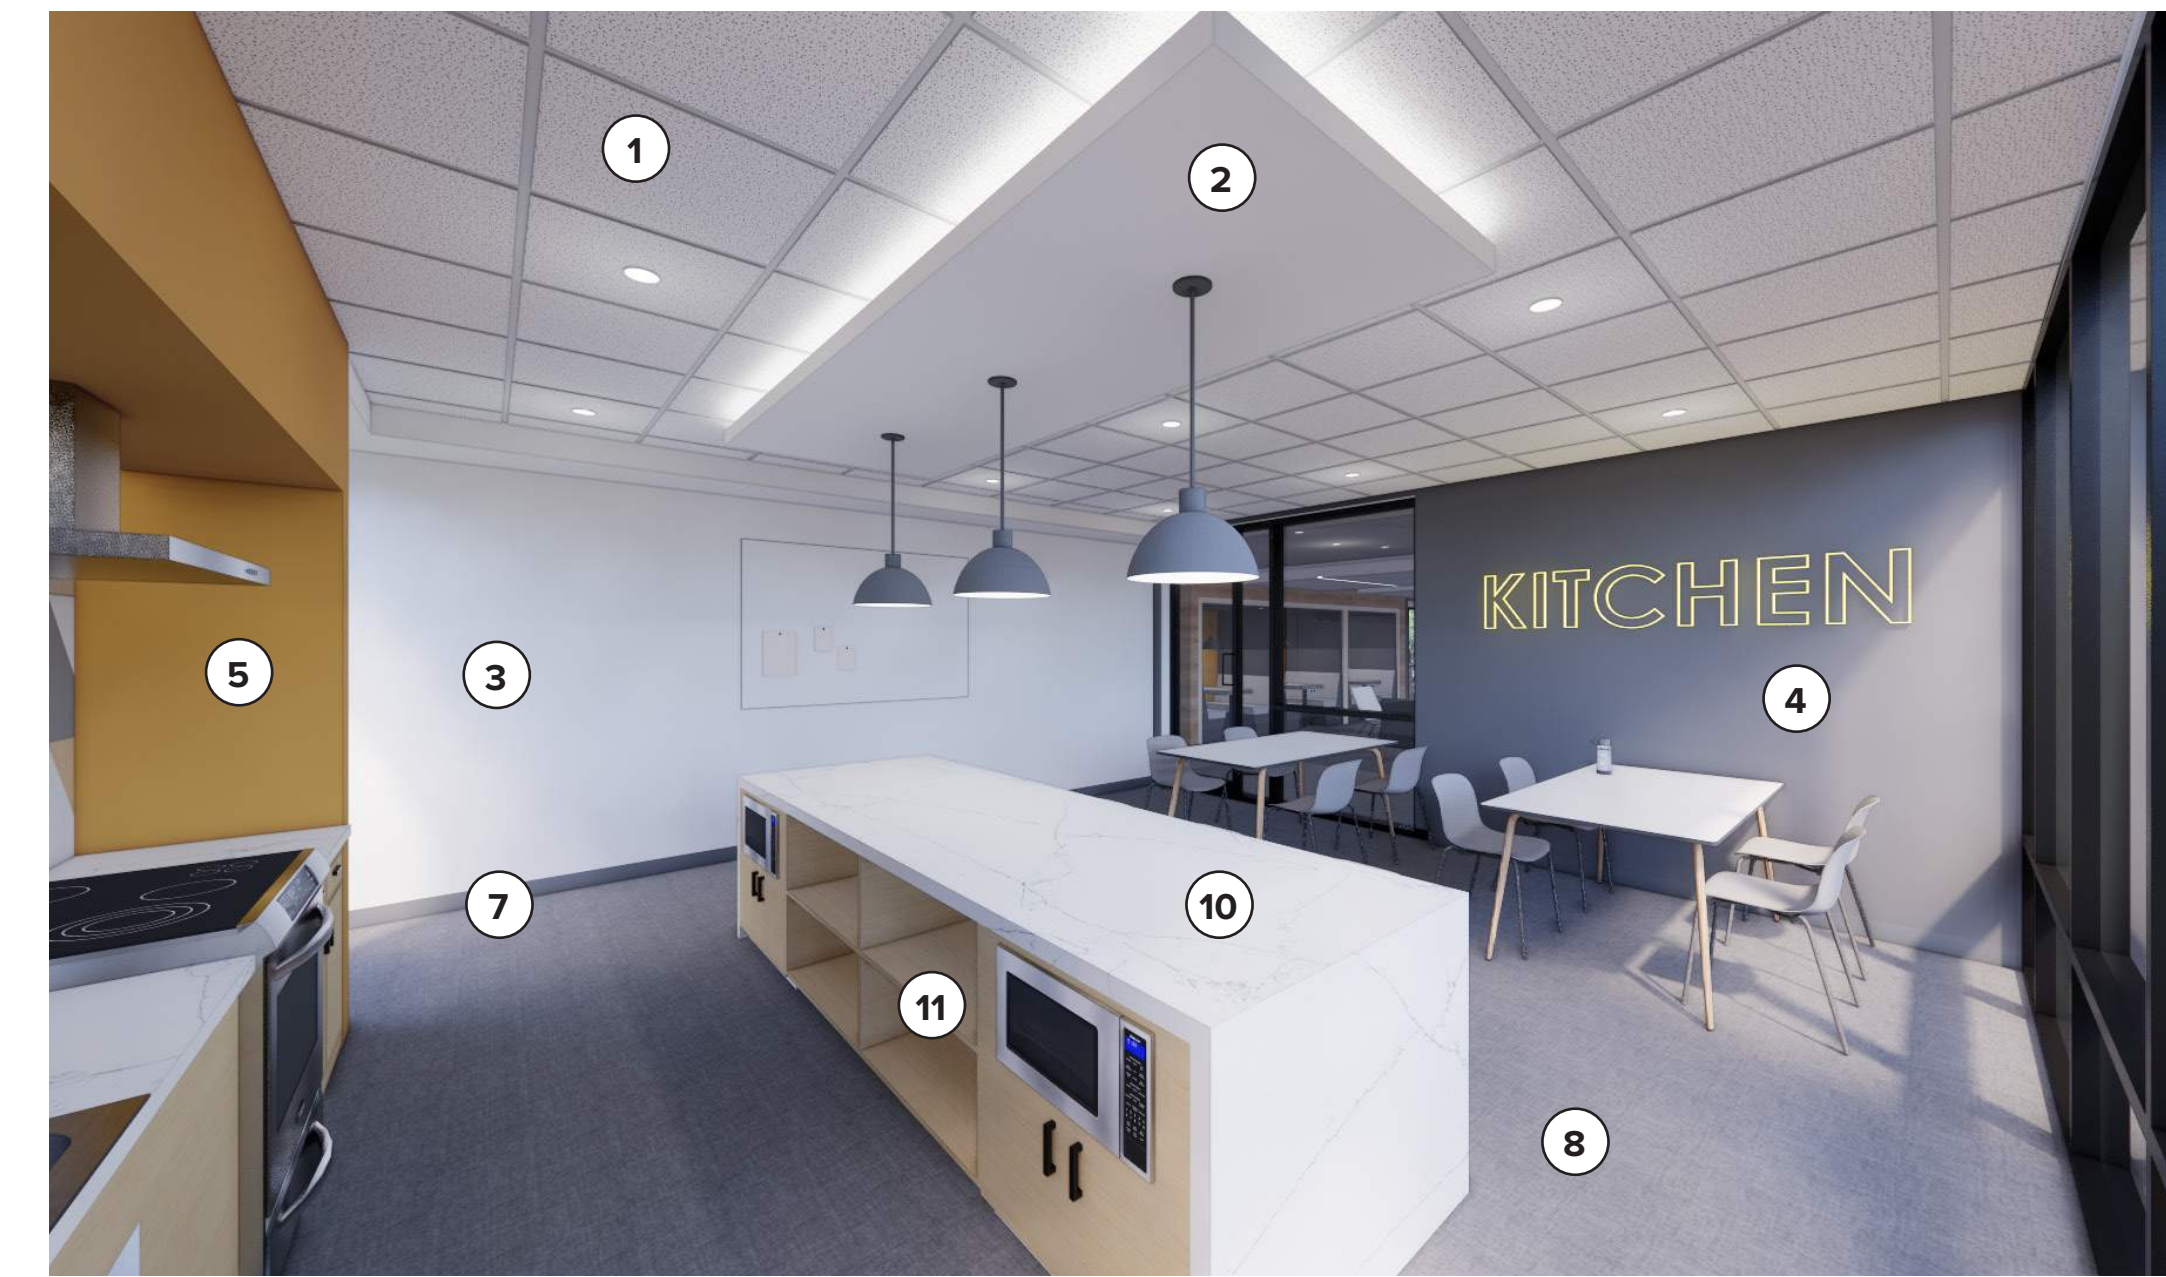

1. ACOUSTIC CEILING
Armstrong
Ultima Tegular
White
Ceiling

3. PAINT
Sherwin-Williams
Greek Villa
Field Wall Color

4. PAINT
Sherwin Williams
Grizzle Gray
Accent Wall Color

6. LUXURY VINYL TILE
Shaw Contract
Creating Spaces
Thoughtful
Charcoal
Field Color

7. RUBBER WALL BASE
Roppe
Pinnacle 6" Base
Charcoal
Public Space Base

15. SHADES
Draper
3000 Net 5%
N-002 White/Beige

STUDY ROOMS

1. ACOUSTIC CEILING
Armstrong
Ultima Tegular
White
Ceiling

2. PAINT
Sherwin-Williams
Extra White
Ceilings

3. PAINT
Sherwin-Williams
Greek Villa
Field Wall Color

4. PAINT
Sherwin Williams
Grizzle Gray
Accent Wall Color

5. PAINT
Sherwin-Williams
Brittlebush
Accent Wall Color

10. QUARTZ
Corian
Ethereal White
Shared Kitchen Countertops

11. PLASTIC LAMINATE
Formica
Aged Ash
8844-WR Woodbrush
Finish
Casework

7. RUBBER WALL BASE
Roppe
Pinnacle 6" Base
Charcoal
Public Space Base

8. LUXURY VINYL TILE
Shaw Contract
Creating Spaces
Kind
Charcoal
Field Color

9. WALL TILE
Crossville
Shades 2.0
Triangle 12" x 12"
Frost

9. WALL TILE
Crossville
Shades 2.0
Triangle 12" x 12"
Mist

9. WALL TILE
Crossville
Shades 2.0
Triangle 12" x 12"
Camel

9. WALL TILE
Crossville
Shades 2.0
Triangle 12" x 12"
Ink

15. SHADES
Draper
3000 Net 5%
N-002 White/Beige

SHARED KITCHENS

INTERIOR MATERIAL BOARD - STUDY ROOMS & SHARED KITCHENS

COMPTON COLLEGE | STUDENT HOUSING | JANUARY 2024