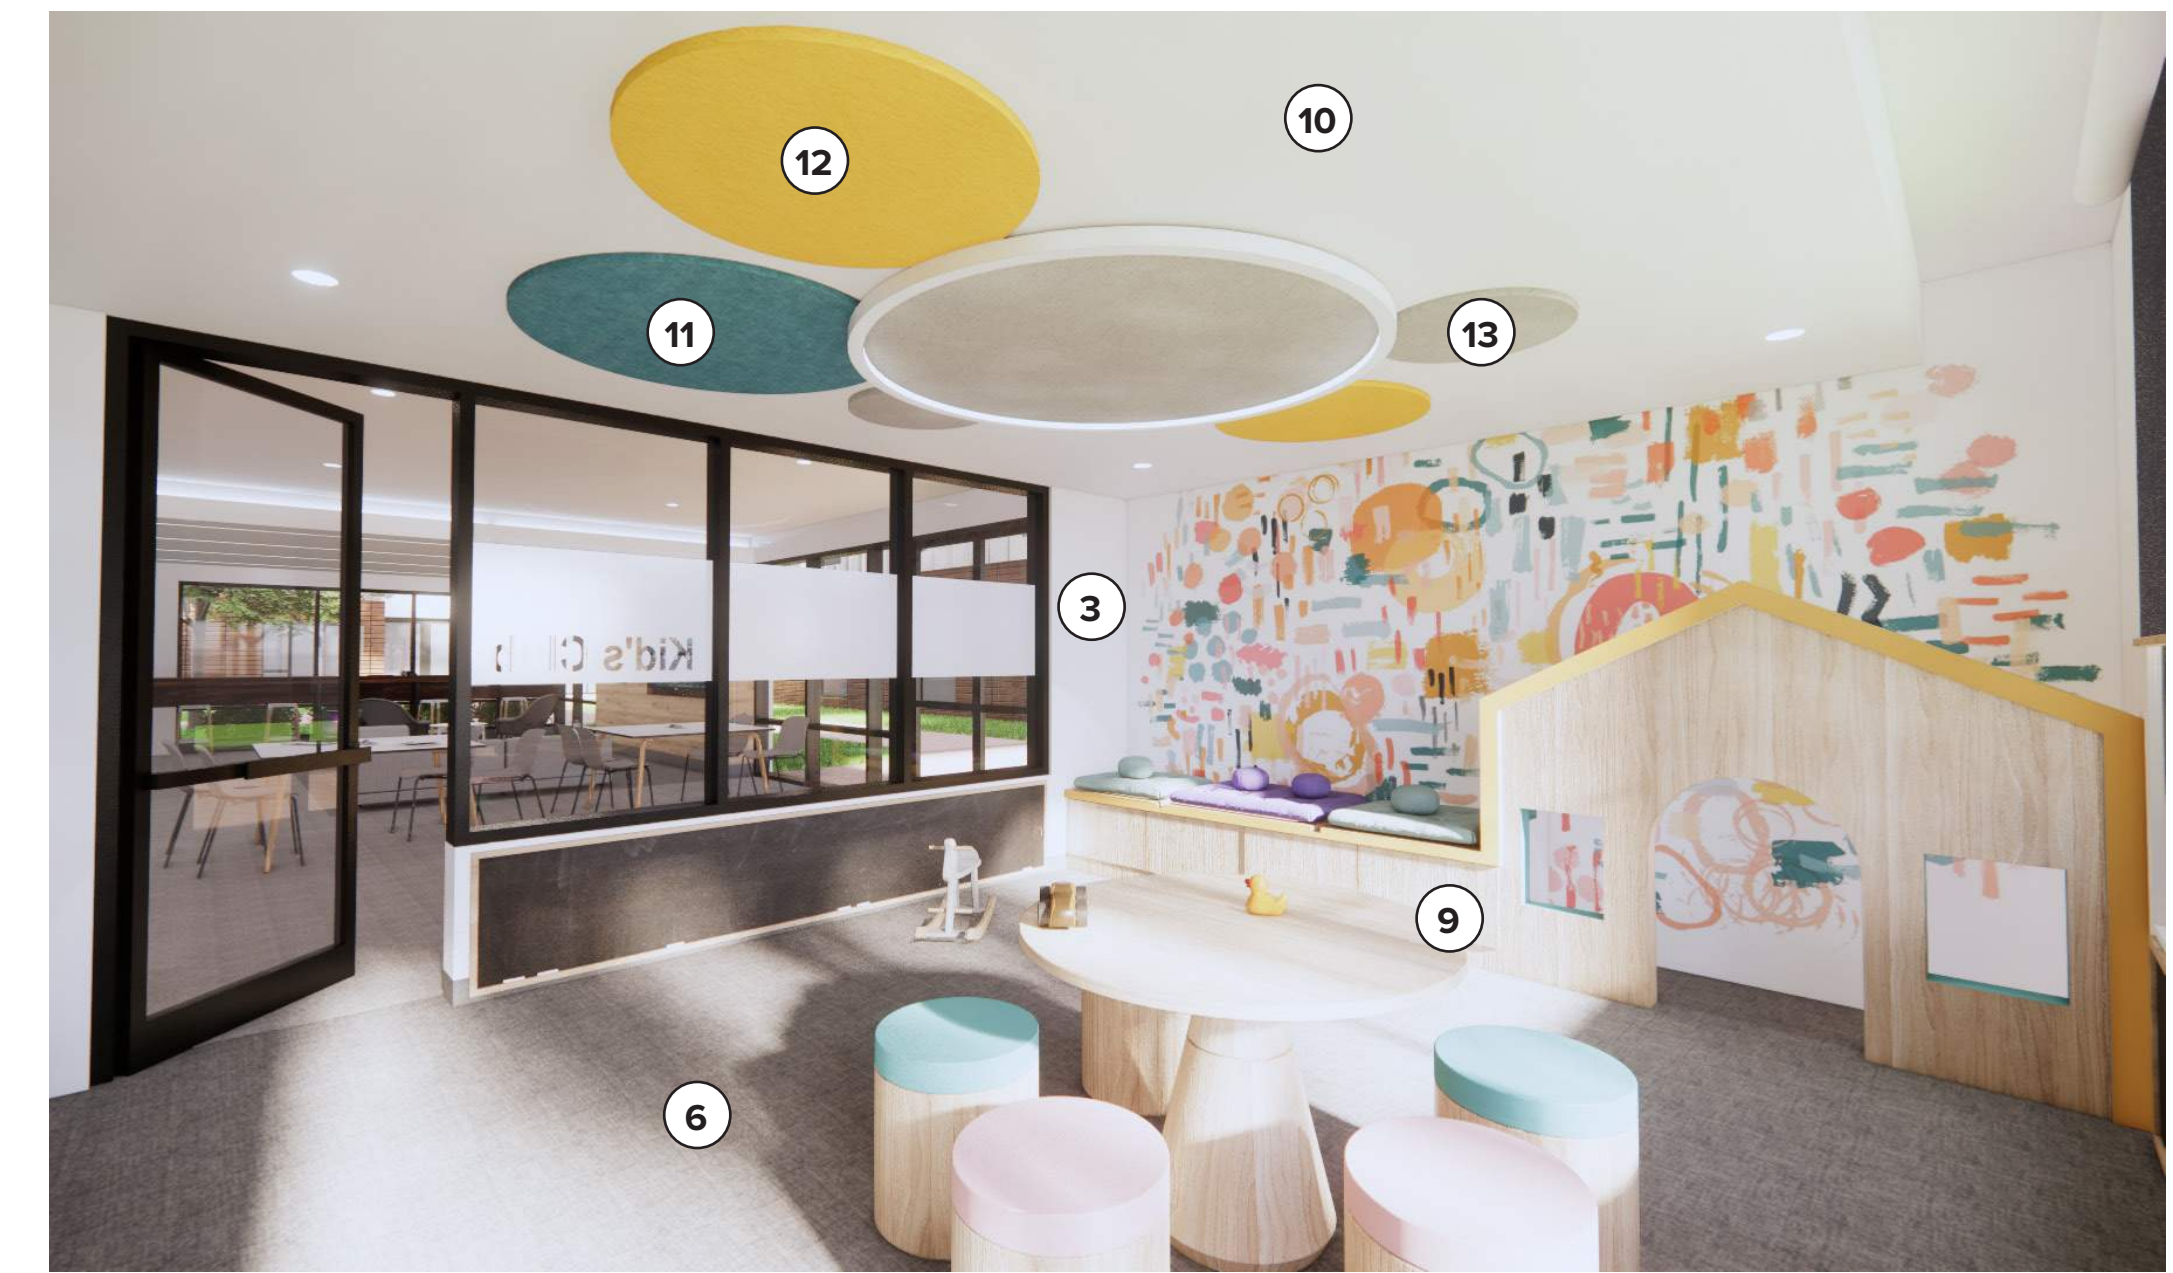

18. TOILET PARTITION
Bobrick
Sierra Series
Desert Beige

COMMON RESTROOMS

INTERIOR MATERIAL BOARD - RESIDENT ROOMS & COMMON RESTROOMS

COMPTON COLLEGE | STUDENT HOUSING | JANUARY 2024

1. ACOUSTIC CEILING
Armstrong
Ultima Tegular
White
Ceiling Clouds