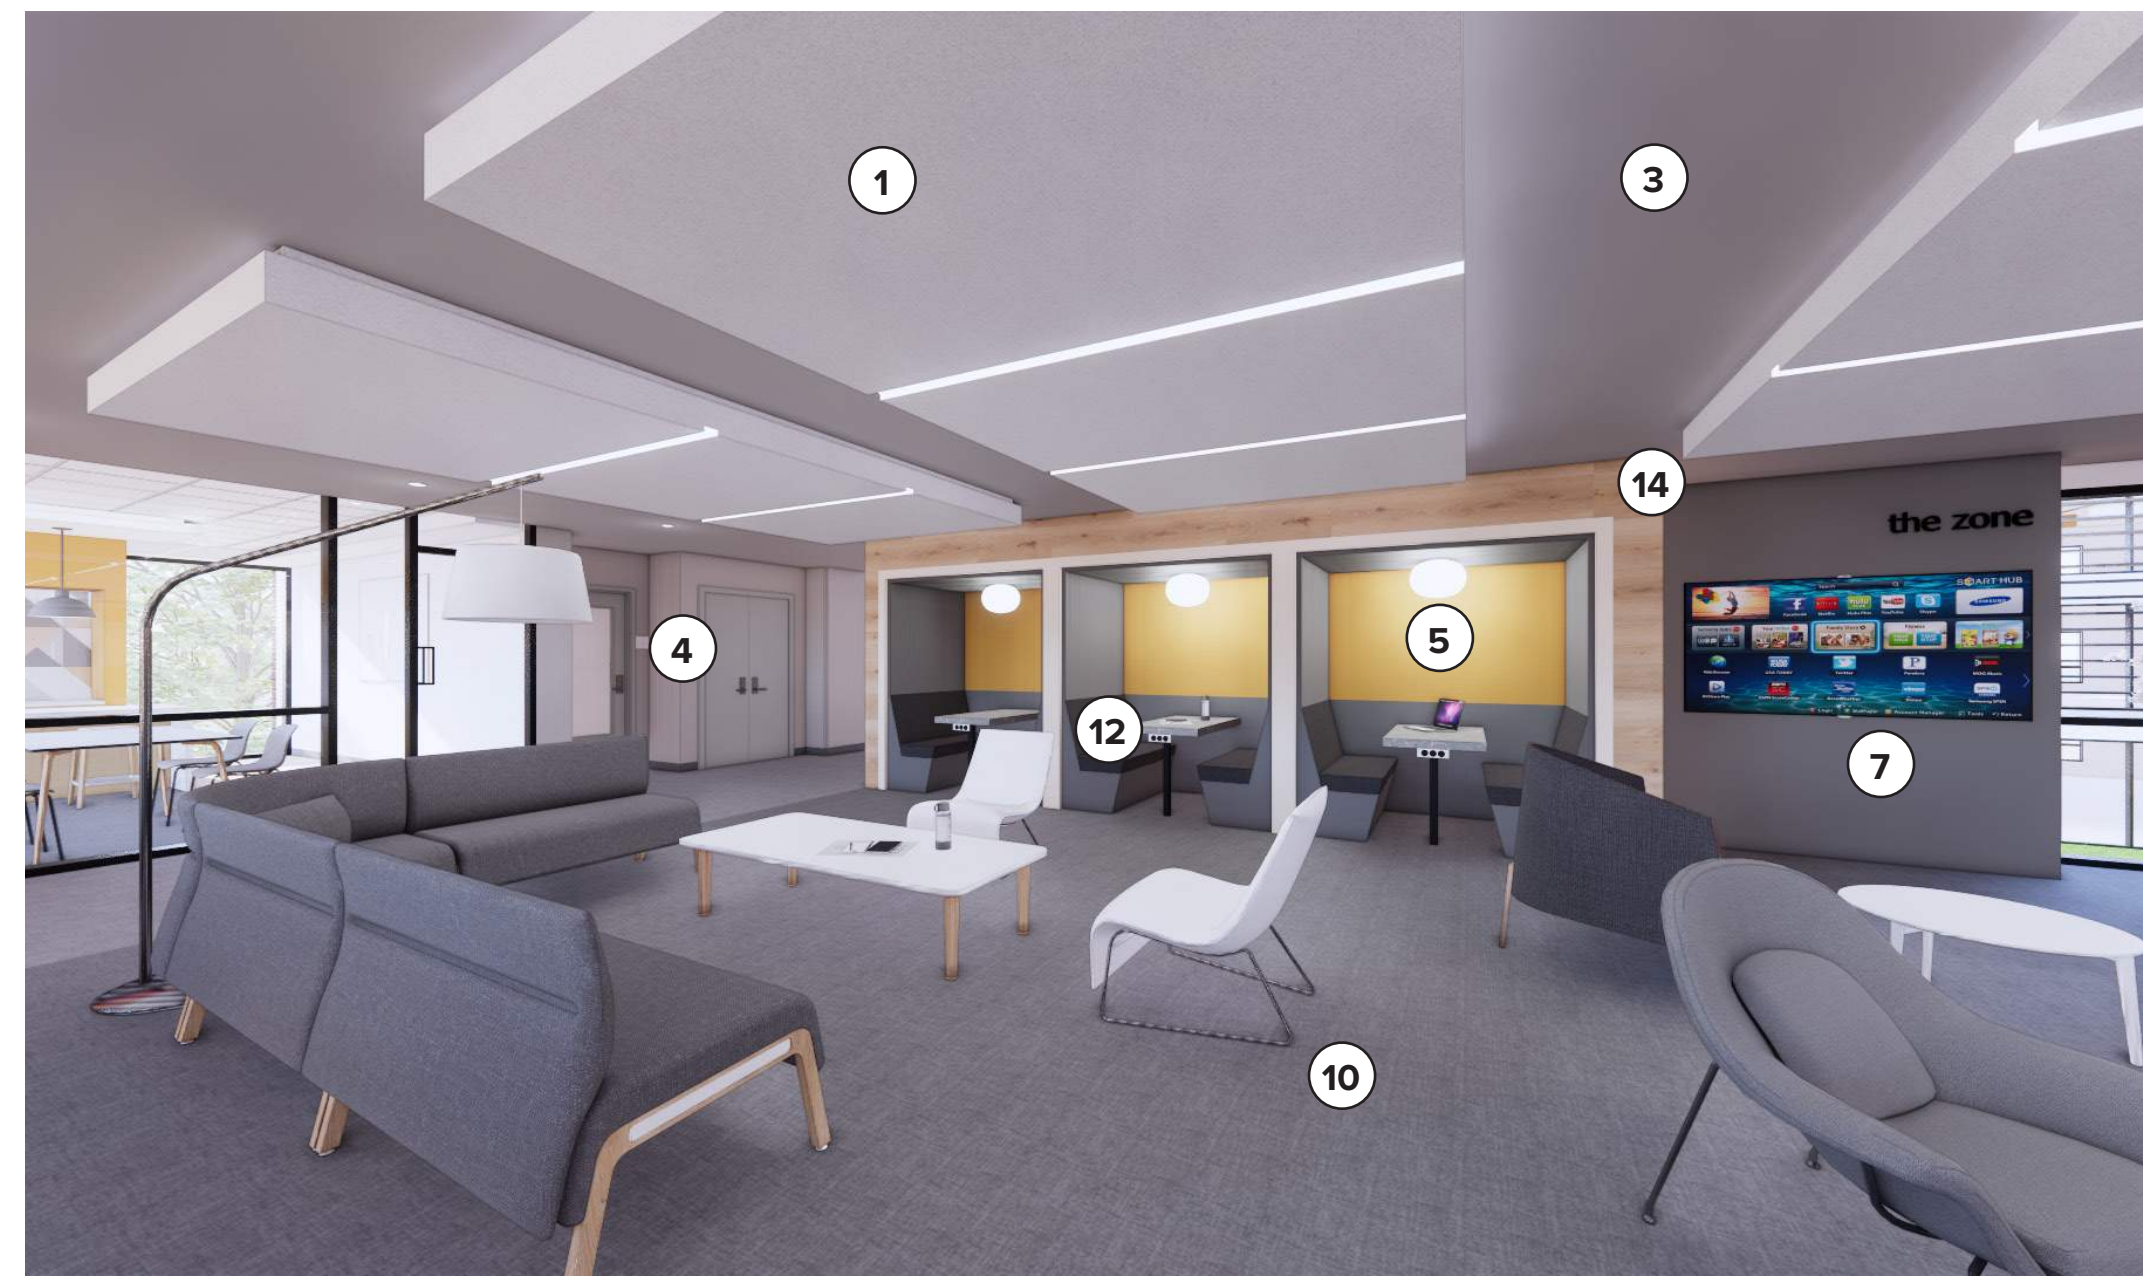

1. ACOUSTIC CEILING BAFFLES Armstrong Ultima Tegular White Ceiling Clouds	2. PAINT Sherwin-Williams Extra White Ceilings	3. PAINT Sherwin-Williams Silverplate Accent Ceilings	5. PAINT Sherwin-Williams Brittlebush Accent Wall Color	6. PAINT Sherwin-Williams Burgundy Accent Wall Color	7. PAINT Sherwin Williams Grizzle Gray Accent Wall Color	15. SHADES Draper 3000 Net 5% N-002 White/Beige	
	11. RUBBER WALL BASE Roppe Pinnacle 6" Base Charcoal Public Space Base	8. GUARDRAIL Wagner Archimesh BWM13Z-145 Black	9. LUXURY VINYL TILE Shaw Contract Creating Spaces Kind Crisp Field Color	10. LUXURY VINYL TILE Shaw Contract Creating Spaces Kind Charcoal Accent Flooring	12. UPHOLSTERY Anzea Charcoal Booths	13. PLASTIC LAMINATE Nevamar Silver Dollar Booths	14 WOOD WALL Armstrong Woodworks Walls & Base Natural Variations Oak Lobby/Elevator Feature Wall