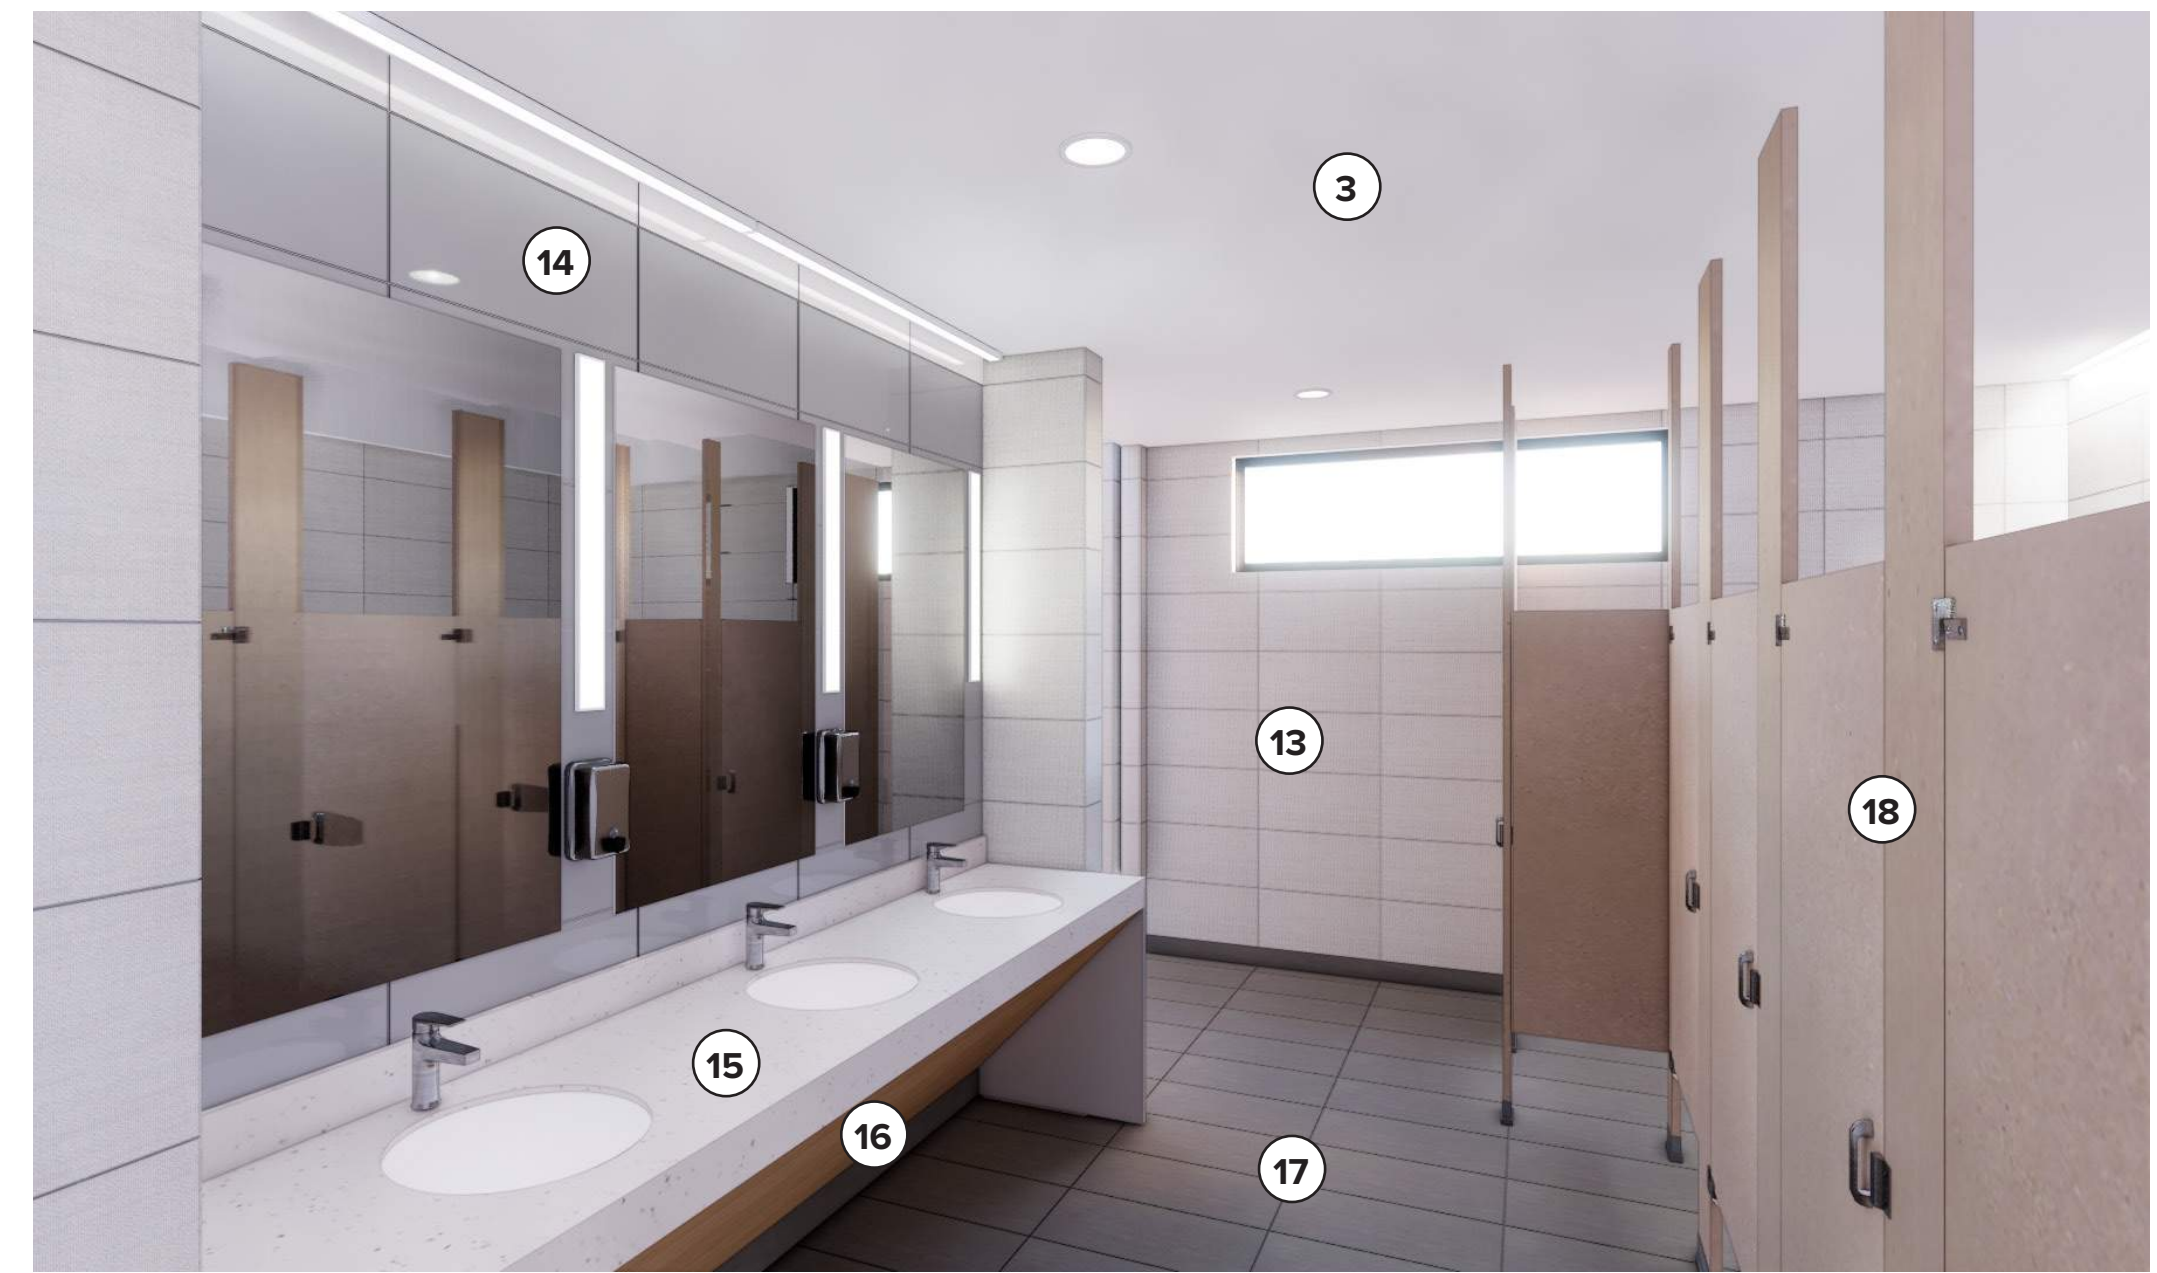

15. SHADES
Draper
3000 Net 5%
N-002 White/Beige

SHARED KITCHENS

INTERIOR MATERIAL BOARD - STUDY ROOMS & SHARED KITCHENS

COMPTON COLLEGE | STUDENT HOUSING | JANUARY 2024

1. RESILIENT FLOORING - LVT
Karndean
Luxury Vinyl Plank
Providence
Unit Flooring