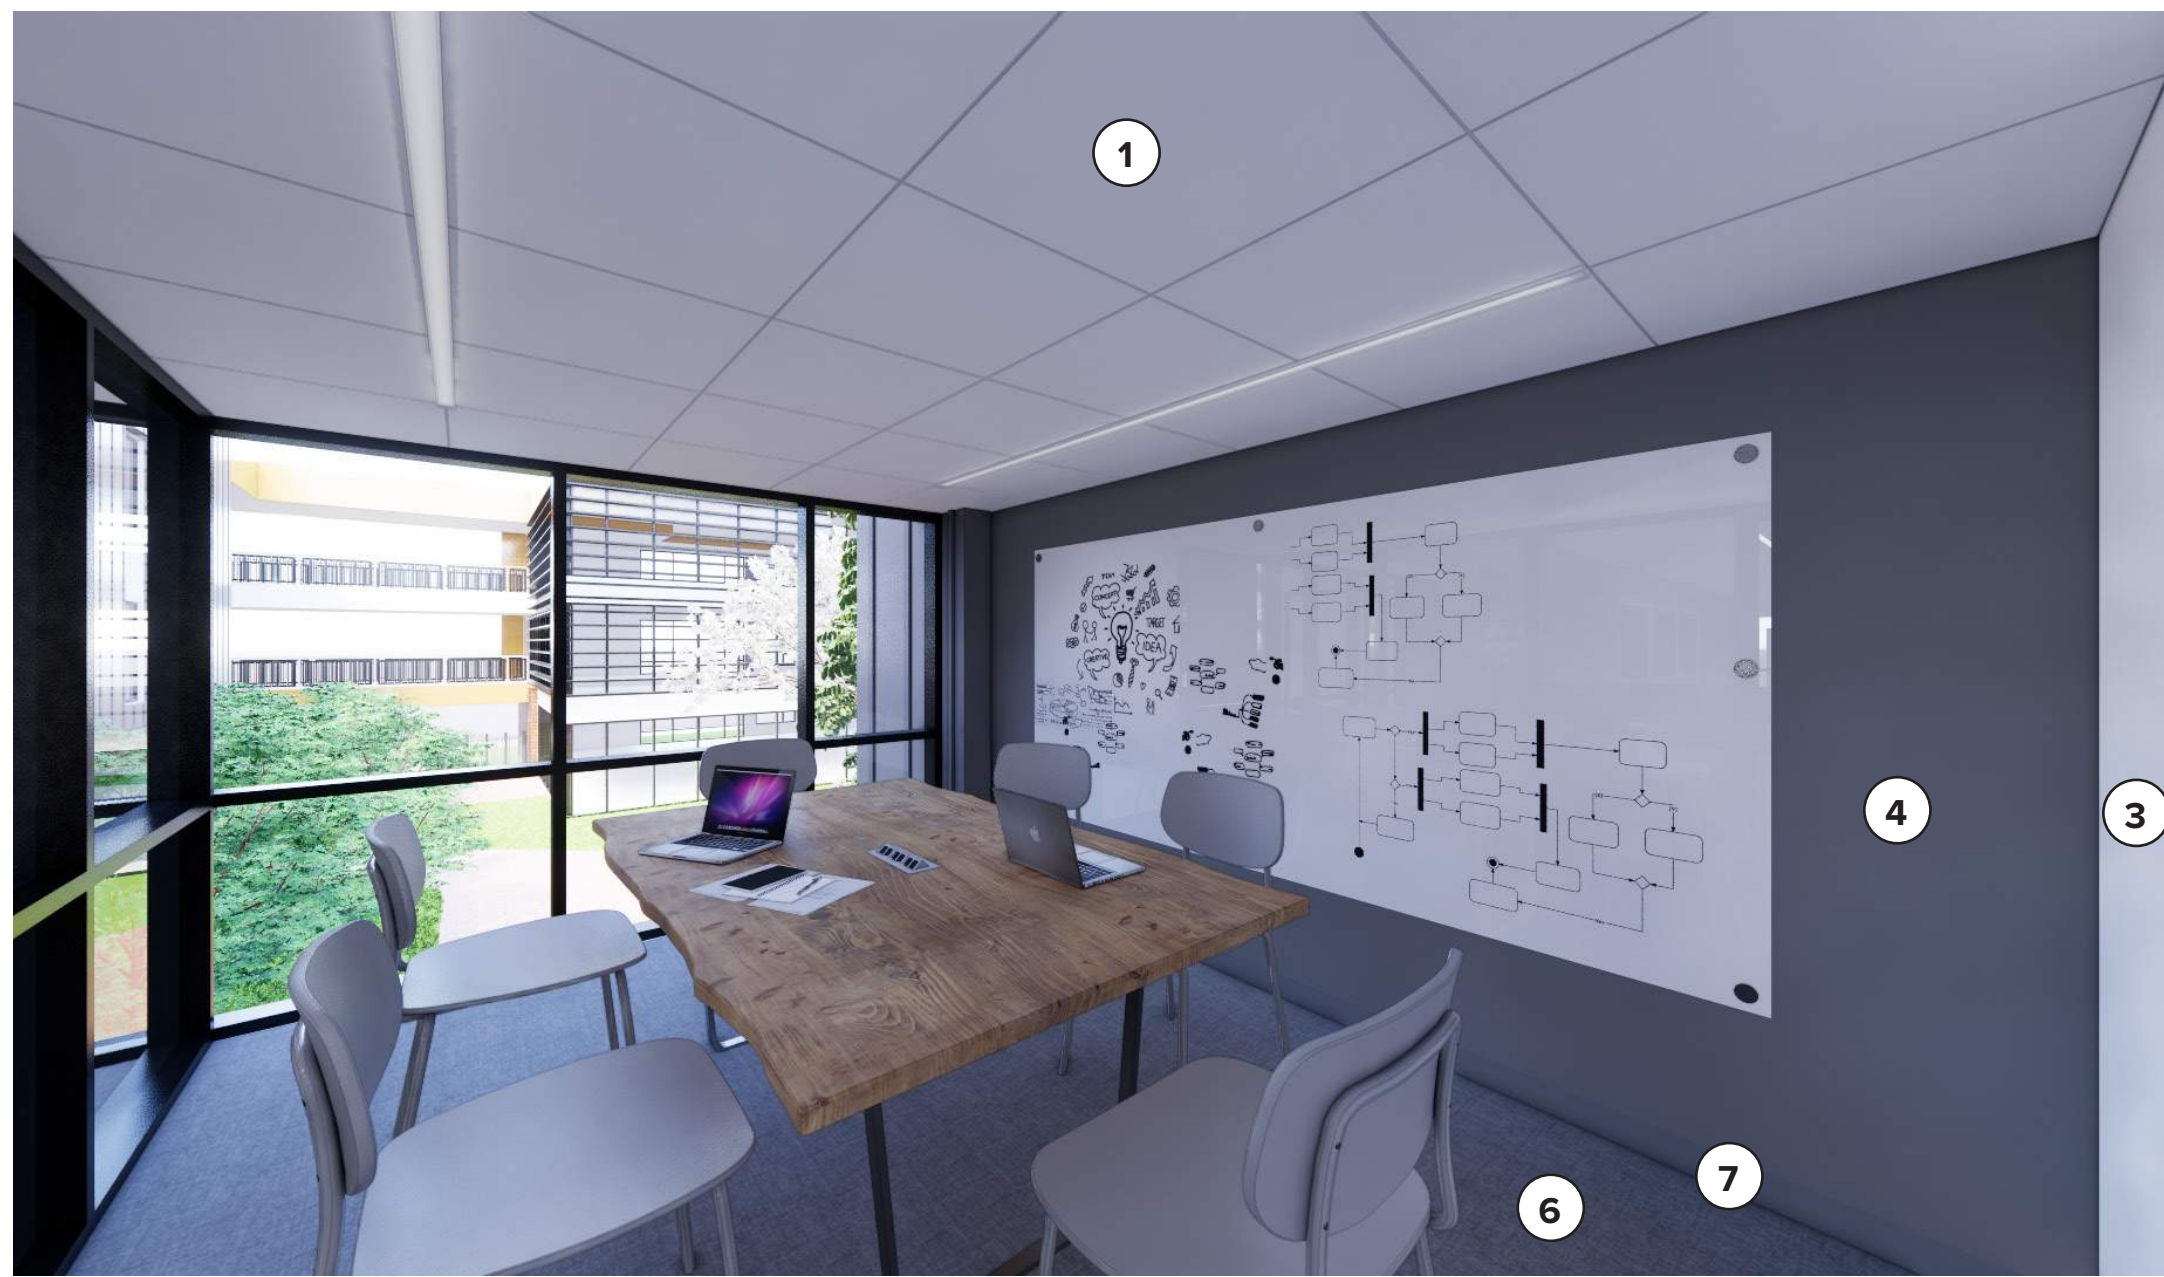

1. ACOUSTIC CEILING
Armstrong
Ultima Tegular
White
Ceiling

3. PAINT
Sherwin-Williams
Greek Villa
Field Wall Color

4. PAINT
Sherwin Williams
Grizzle Gray
Accent Wall Color

6. LUXURY VINYL TILE
Shaw Contract
Creating Spaces
Thoughtful
Charcoal
Field Color

7. RUBBER WALL BASE
Roppe
Pinnacle 6" Base
Charcoal
Public Space Base

15. SHADES
Draper
3000 Net 5%
N-002 White/Beige

STUDY ROOMS

1. ACOUSTIC CEILING
Armstrong
Ultima Tegular
White
Ceiling

2. PAINT
Sherwin-Williams
Extra White
Ceilings

3. PAINT
Sherwin-Williams
Greek Villa
Field Wall Color

4. PAINT
Sherwin Williams
Grizzle Gray
Accent Wall Color

5. PAINT
Sherwin-Williams
Brittlebush
Accent Wall Color

10. QUARTZ
Corian
Ethereal White
Shared Kitchen Countertops

11. PLASTIC LAMINATE
Formica
Aged Ash
8844-WR Woodbrush
Finish
Casework

7. RUBBER WALL BASE
Roppe
Pinnacle 6" Base
Charcoal
Public Space Base

8. LUXURY VINYL TILE
Shaw Contract
Creating Spaces
Kind
Charcoal
Field Color

9. WALL TILE
Crossville
Shades 2.0
Triangle 12" x 12"
Frost

9. WALL TILE
Crossville
Shades 2.0
Triangle 12" x 12"
Mist

9. WALL TILE
Crossville
Shades 2.0
Triangle 12" x 12"
Camel

9. WALL TILE
Crossville
Shades 2.0
Triangle 12" x 12"
Ink

15. SHADES
Draper
3000 Net 5%
N-002 White/Beige

SHARED KITCHENS

INTERIOR MATERIAL BOARD - STUDY ROOMS & SHARED KITCHENS

COMPTON COLLEGE | STUDENT HOUSING | JANUARY 2024