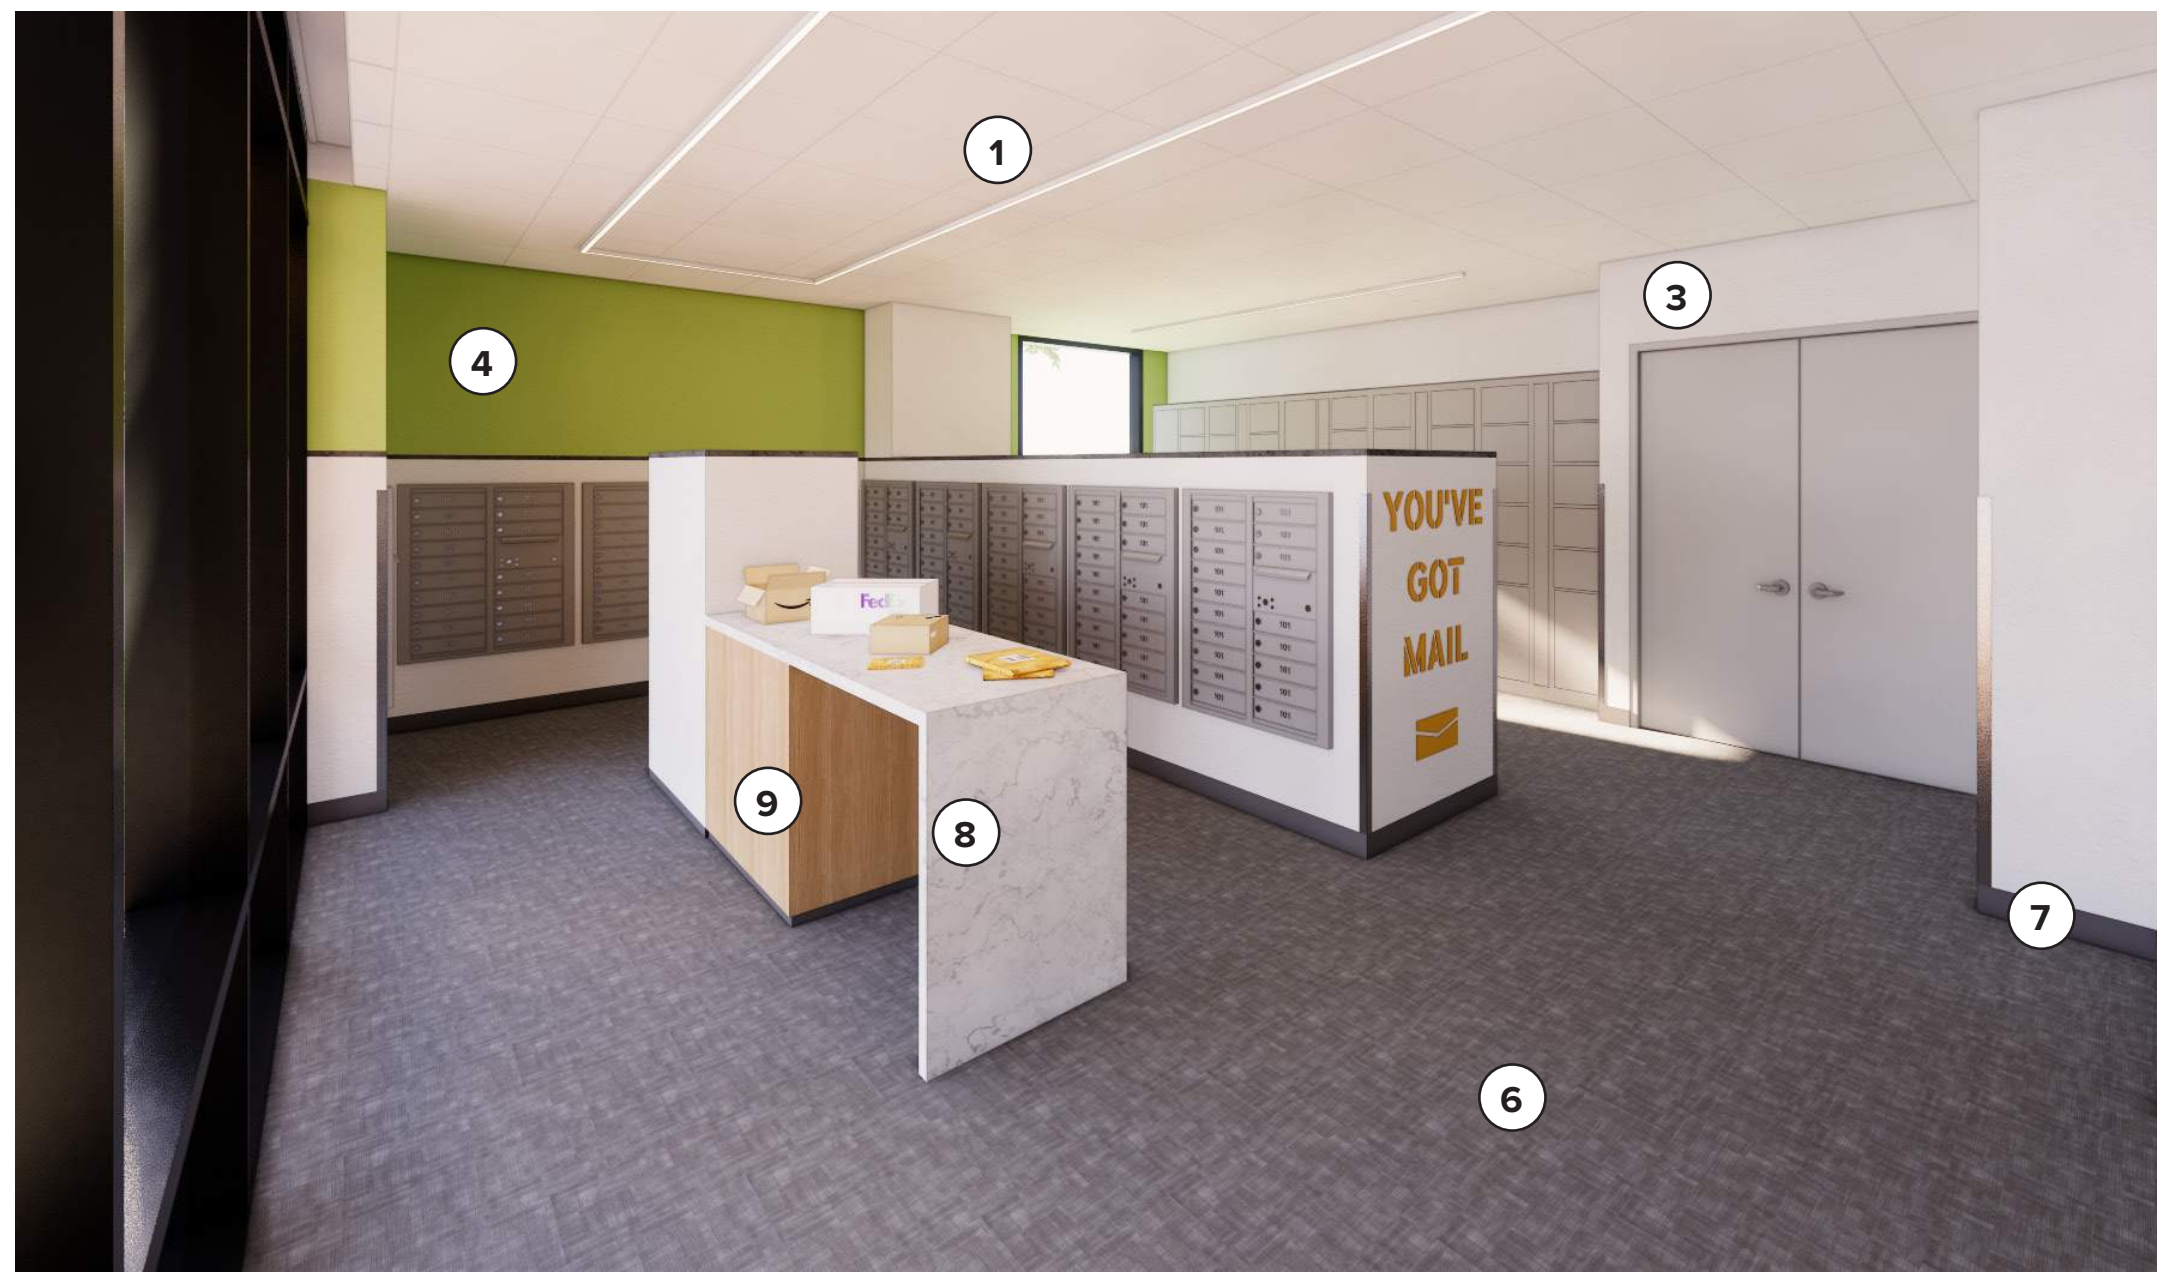

18. TOILET PARTITION
Bobrick
Sierra Series
Desert Beige

COMMON RESTROOMS

INTERIOR MATERIAL BOARD - RESIDENT ROOMS & COMMON RESTROOMS

COMPTON COLLEGE | STUDENT HOUSING | JANUARY 2024

1. ACOUSTIC CEILING
Armstrong
Ultima Tegular
White
Ceiling Clouds